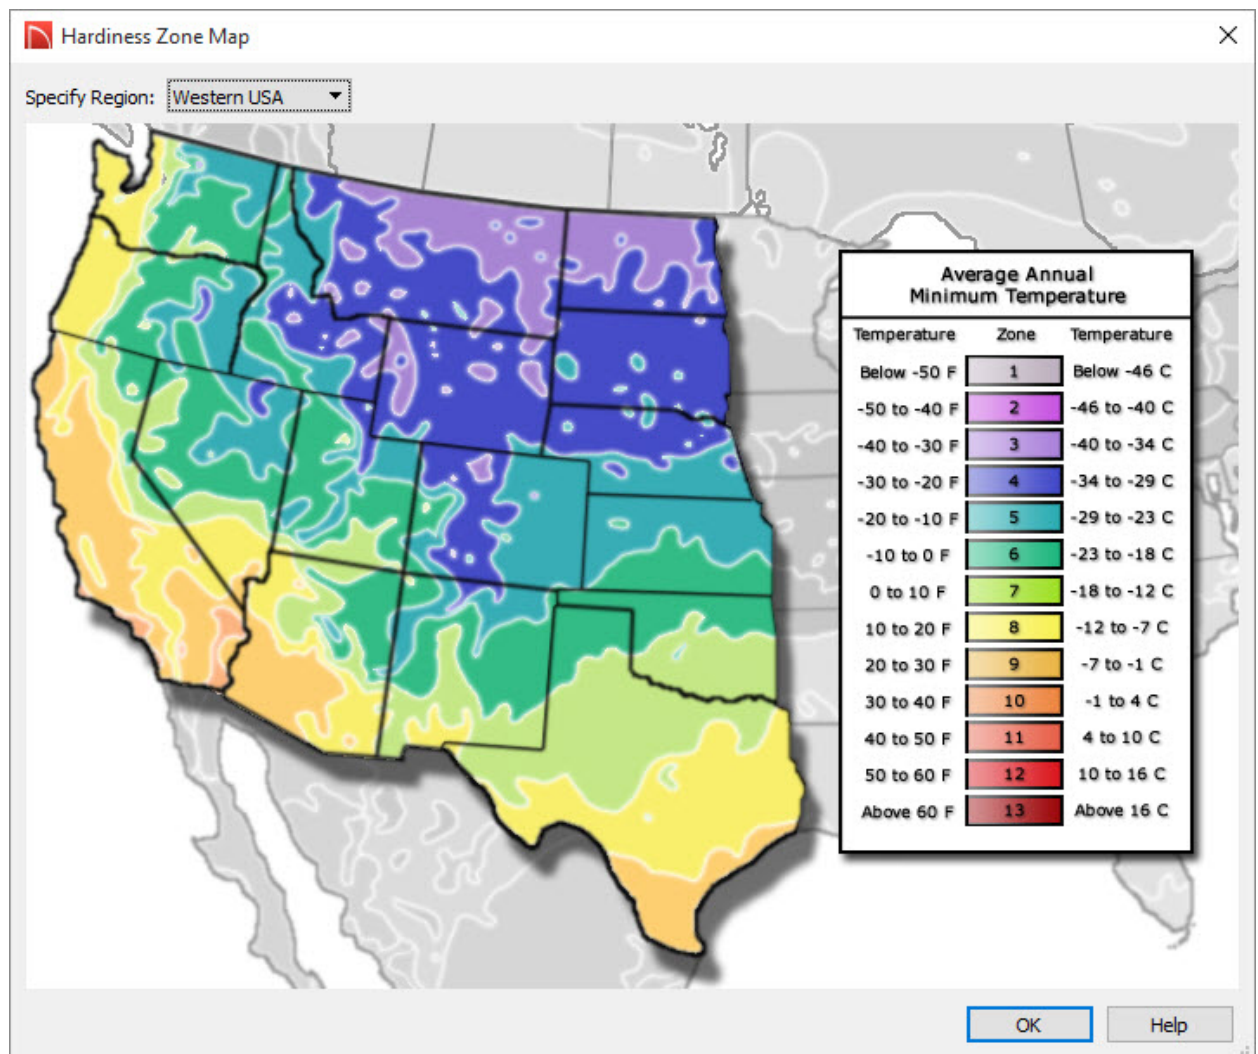

Flowers and Foliage

Flower Color:       Bloom Time:    

Leaf Color:     

Height

From: 0"-12" To: 24'+ Height at Maturity: 0"

Starting Age: 0 months Age at Maturity: 0 months

Special Characteristics

Easy To Grow Fast Growing Self-Sowing Container

Fragrant Attracts Birds & Butterflies Deer Resistant Winter Interest

Cut Flowers US Native/Wildflower Fall Color Attractive Foliage

Number Of Items: 0

Common Name Scientific Name

[View Item](#)

[Close](#) [Help](#)

[Search](#)

2. Use the Plant Chooser to search the library for plant images and symbols that meet your search parameters.

You can search using any, or all, of the options in this dialog including:

- The Common Name, Scientific Name, or Variety Name for the plant. A Pronunciation field is also provided.
- The Flower Color or Leaf Color of the plant.
- When the plant produces flowers in the Bloom Time field.
- Special needs, such as Sun, Water, Soil pH, and Hardiness Zone range.
- If you are unfamiliar with what zone you are located in, click on the **View Map** button to display the **Hardiness Zone Map** and use the drop-down menu to specify your region.